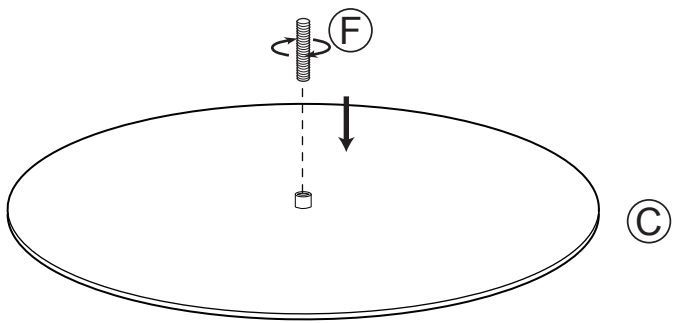

Assembly instructions

ZUIVER^o

2300219 COFFEE TABLE SNOW BRUSHED SATIN

2300220 COFFEE TABLE SNOW BRUSHED BRASS

1

2

3

4