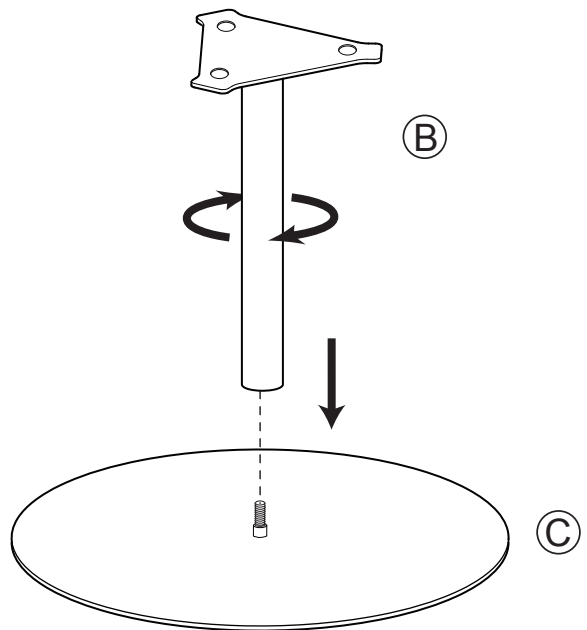

Assembly instructions

ZUIVER^o

2300219 COFFEE TABLE SNOW BRUSHED SATIN

2300220 COFFEE TABLE SNOW BRUSHED BRASS

1

2

3

4