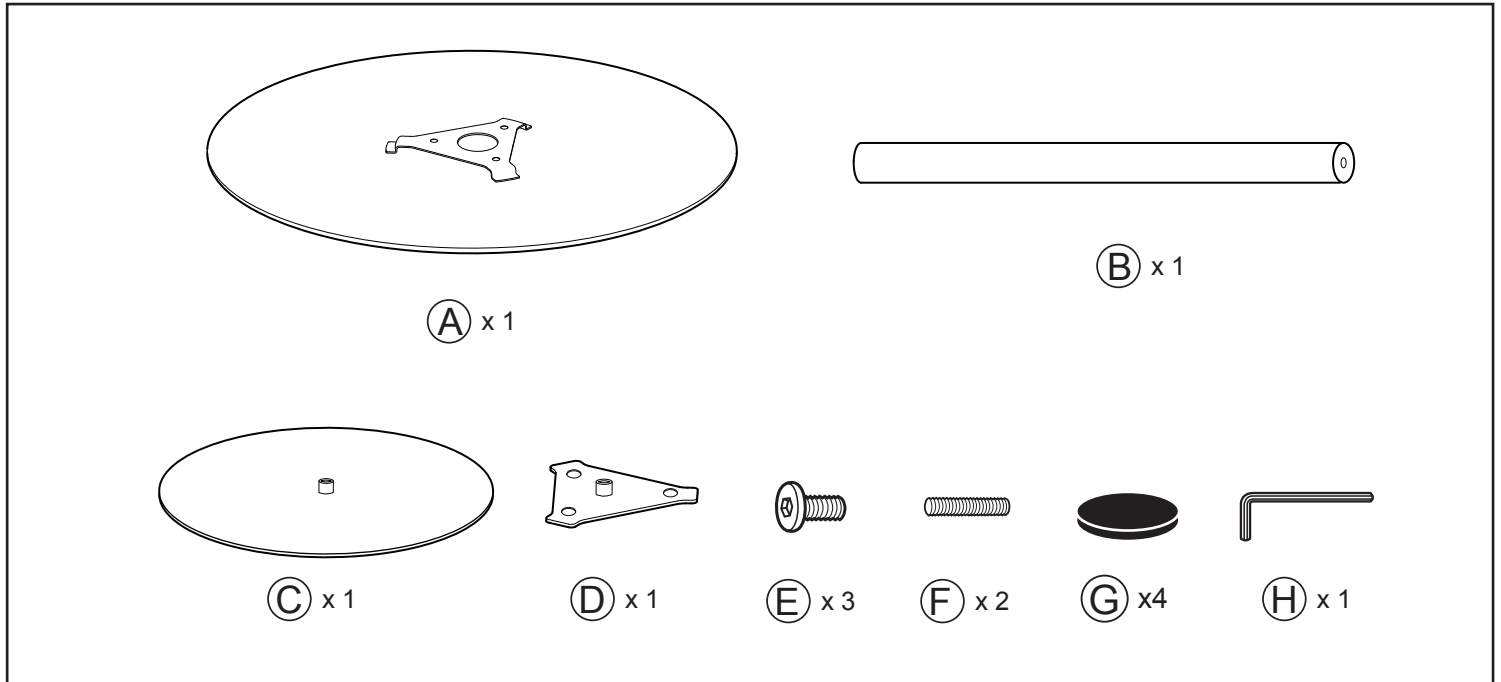

Assembly instructions

ZUIVER^o

2300219 COFFEE TABLE SNOW BRUSHED SATIN

2300220 COFFEE TABLE SNOW BRUSHED BRASS

1

2

3

4