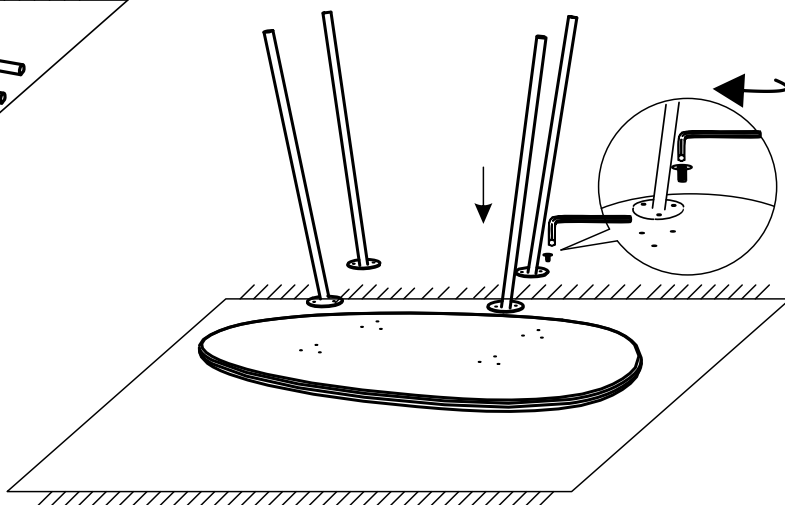

DUTCH BONE

A place to warm your soul

ASSEMBLY INSTRUCTION

Article 2300392

PARTS / HARDWARE

Part A
(Table Top)

Part B
(Allen key)

Part C
(Allen screw)

Part D
(Tables Legs)

How to Assemble

Note: Fit the large legs on large top & medium legs on medium top and small legs on small top.

STEP - 1

Unwrap the table From Packaging

Product is
Ready for Use

STEP - 2

Fit the top as shown

Final Product

Thank you for your purchase