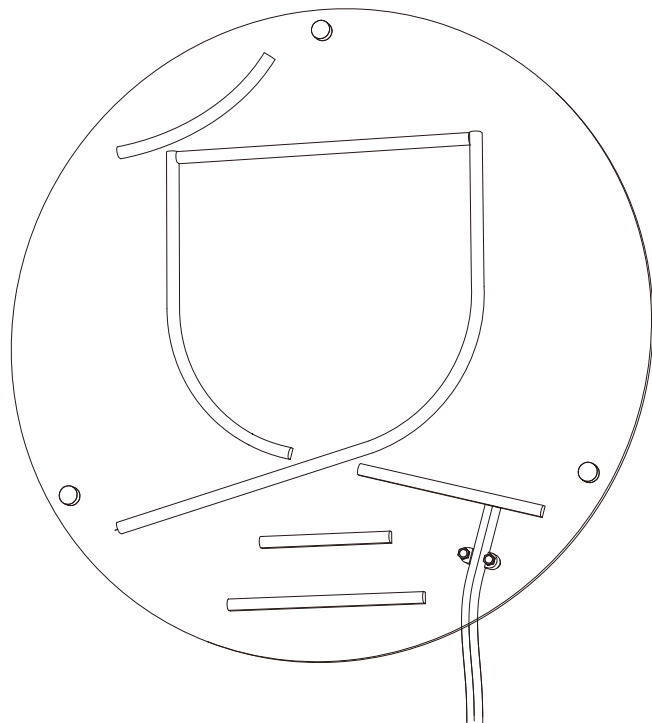

ASSEMBLY INSTRUCTIONS

5400070 NEON WALL LIGHT SYA WINTER

③ x 3

④ x 3

⑤ x 3

⑥ x 3

⑦ x 3

**DUTCH
BONE**
A place to warm your soul

Caution : If the external flexible cable or cord of this luminaire is damaged, it shall be exclusively replaced by the manufacturer or its service agent or a similar qualified person in order to avoid a hazard.