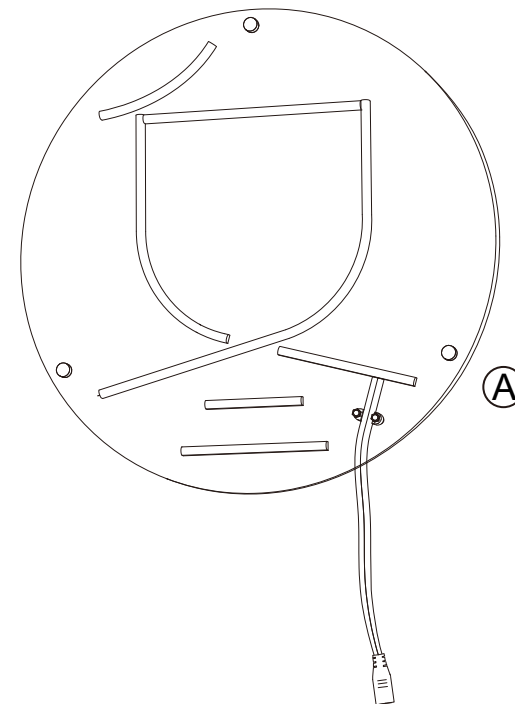

ASSEMBLY INSTRUCTIONS

5400070 NEON WALL LIGHT SYA WINTER

③ x 3

④ x 3

⑤ x 3

⑥ x 3

⑦ x 3

**DUTCH
BONE**
A place to warm your soul

Caution : If the external flexible cable or cord of this luminaire is damaged, it shall be exclusively replaced by the manufacturer or its service agent or a similar qualified person in order to avoid a hazard.