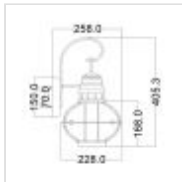

KL-BRIDGEPOINT-M-NBR

Bridgepoint 1 Light Medium Wall Lantern -
Natural Brass

**DETAILS**

BRAND	Kichler
FAMILY	Bridge Point
SUITABLE LOCATION	Exterior
GUARANTEE	3 Year
IP RATING	IP44
FINISH	Natural Brass
FITTING HEIGHT	405mm
DIAMETER	228mm
WIDTH	228mm
PROJECTION/DEPTH	258mm
POWER SOURCE	Mains Voltage
VOLTAGE	220-240v 50hz
MAXIMUM WATTAGE	60W
NUMBER OF LAMPS	1
SOCKET	E27
INTEGRATED LED	No
CLASS	Class I
BUILD MATERIALS	Aluminium, Clear Seeded Glass
DIMMABLE FITTING	Compatible With Dimmable Lamps
PRODUCT WEIGHT	1.3 Kg
BOX WEIGHT	1.52 Kg

**PRODUCT DETAILS**

The Bridge Point outdoor collection embodies the classic styling of nautical and railway lighting. Constructed of aluminium with Natural Brass finish and clear seeded glass, this lantern is IP44 rated.