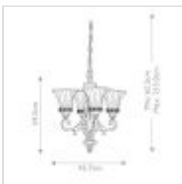

DETAILS

BRAND	Feiss
FAMILY	Drawing Room
SUITABLE LOCATION	Interior
GUARANTEE	General 2 Year Guarantee
FINISH	Walnut
FITTING HEIGHT	545mm
DIAMETER	457mm
WIDTH	457mm
MINIMUM DROP	625mm
MAXIMUM DROP	2150mm
POWER SOURCE	Mains Voltage
VOLTAGE	220-240v 50hz
MAXIMUM WATTAGE	60W
NUMBER OF LAMPS	4
SOCKET	E27
INTEGRATED LED	No
CLASS	Class I
BUILD MATERIALS	Steel, Pressed Glass
DIMMABLE FITTING	Compatible With Dimmable Lamps
PRODUCT WEIGHT	4.82 Kg
BOX WEIGHT	5.35 Kg

PRODUCT DETAILS

Drawing Room is a collection with traditional Edwardian style. The overlapping arch and fluted detailing is found both in the pressed glass bowls and the die-cast aluminium fitters. The fretwork elements draw on traditional British architectural themes.