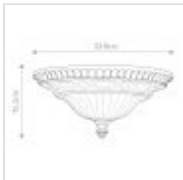

DETAILS

BRAND	Feiss
FAMILY	Drawing Room
SUITABLE LOCATION	Interior
GUARANTEE	General 2 Year Guarantee
FINISH	Walnut
FITTING HEIGHT	152mm
DIAMETER	330mm
WIDTH	330mm
POWER SOURCE	Mains Voltage
VOLTAGE	220-240v 50hz
MAXIMUM WATTAGE	60W
NUMBER OF LAMPS	2
SOCKET	E27
INTEGRATED LED	No
CLASS	Class I
BUILD MATERIALS	Steel, Pressed Glass
DIMMABLE FITTING	Compatible With Dimmable Lamps
PRODUCT WEIGHT	1.95 Kg
BOX WEIGHT	2.17 Kg

PRODUCT DETAILS

Drawing Room is a collection with traditional Edwardian style. The overlapping arch and fluted detailing is found both in the pressed glass bowls and the die-cast aluminium fitters. The fretwork elements draw on traditional British architectural themes.