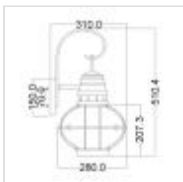

**KL-BRIDGEPOINT-L-NBR**

Bridgepoint 1 Light Large Wall Lantern - Natural Brass

DETAILS	
BRAND	Kichler
FAMILY	Bridge Point
SUITABLE LOCATION	Exterior
GUARANTEE	3 Year
IP RATING	IP44
FINISH	Natural Brass
FITTING HEIGHT	510mm
DIAMETER	280mm
WIDTH	280mm
PROJECTION/DEPTH	310mm
POWER SOURCE	Mains Voltage
VOLTAGE	220-240v 50hz
MAXIMUM WATTAGE	60W
NUMBER OF LAMPS	1
SOCKET	E27
INTEGRATED LED	No
CLASS	Class I
BUILD MATERIALS	Aluminium, Clear Seeded Glass
DIMMABLE FITTING	Compatible With Dimmable Lamps
PRODUCT WEIGHT	1.62 Kg
BOX WEIGHT	1.80 Kg

**PRODUCT DETAILS**

The Bridge Point outdoor collection embodies the classic styling of nautical and railway lighting. Constructed of aluminium with Natural Brass finish and clear seeded glass, this lantern is IP44 rated.