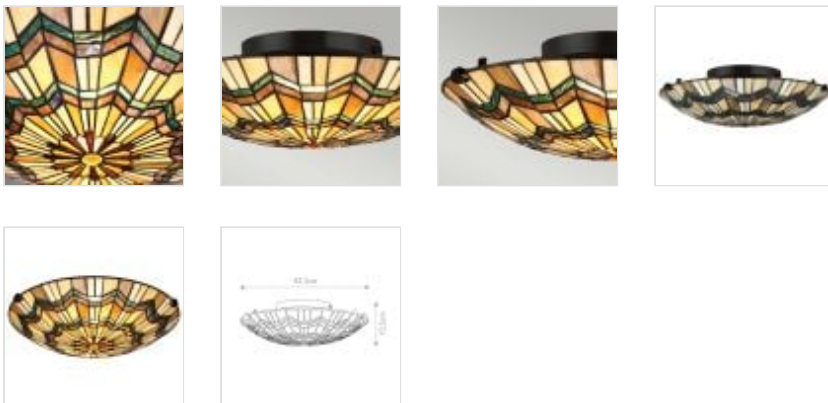

QZ-ALCOTT-F
Alcott 2 Light Flush - Valiant Bronze

DETAILS	
BRAND	Quoizel
FAMILY	Alcott
SUITABLE LOCATION	Interior
GUARANTEE	General 2 Year Guarantee
FINISH	Valiant Bronze
FITTING HEIGHT	135mm
WIDTH	421mm
PROJECTION/DEPTH	421mm
POWER SOURCE	Mains Voltage
VOLTAGE	220-240v 50hz
MAXIMUM WATTAGE	60W
NUMBER OF LAMPS	2
SOCKET	E27
INTEGRATED LED	No
CLASS	Class I
BUILD MATERIALS	Steel, Art Glass
DIMMABLE FITTING	Compatible With Dimmable Lamps
PRODUCT WEIGHT	2.75 Kg
BOX WEIGHT	3.05 Kg

PRODUCT DETAILS

The Alcott Tiffany Flush features Mission style at its finest. The beautiful shade is artfully arranged and features a soft green striped accent. The classic base is finished in Valiant Bronze.