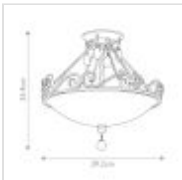

FE-CHATEAU-SF

Chateau 2 Light Semi-Flush Light - Mocha
Bronze

DETAILS	
BRAND	Feiss
FAMILY	Chateau
SUITABLE LOCATION	Interior
GUARANTEE	General 2 Year Guarantee
FINISH	Mocha Bronze
FITTING HEIGHT	334mm
DIAMETER	392mm
WIDTH	392mm
POWER SOURCE	Mains Voltage
VOLTAGE	220-240v 50hz
MAXIMUM WATTAGE	60W
NUMBER OF LAMPS	2
SOCKET	E27
INTEGRATED LED	No
CLASS	Class I
BUILD MATERIALS	Steel, K9 Cut Glass
DIMMABLE FITTING	Compatible With Dimmable Lamps
PRODUCT WEIGHT	4.32 Kg
BOX WEIGHT	4.80 Kg

**PRODUCT DETAILS**

The Chateau takes influence from European Castles and Stately homes. This ornate 2 Lt Semi-Flush is constructed of steel and finished in a Mocha Bronze finish.

**Elstead Lighting**

Elstead Lighting
Elstead House
Mill Lane
Alton, GU34 2QJ,
United Kingdom