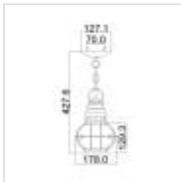

KL-BRIDGEPOINT8S-NBR

Bridgepoint 1 Light Small Chain Lantern -
Natural Brass

DETAILS	
BRAND	Kichler
FAMILY	Bridge Point
SUITABLE LOCATION	Exterior
GUARANTEE	3 Year
IP RATING	IP44
FINISH	Natural Brass
FITTING HEIGHT	272mm
DIAMETER	178mm
WIDTH	178mm
MINIMUM DROP	372mm
MAXIMUM DROP	2237mm
POWER SOURCE	Mains Voltage
VOLTAGE	220-240v 50hz
MAXIMUM WATTAGE	60W
NUMBER OF LAMPS	1
SOCKET	E27
INTEGRATED LED	No
CLASS	Class I
BUILD MATERIALS	Aluminium, Clear Seeded Glass
DIMMABLE FITTING	Compatible With Dimmable Lamps
PRODUCT WEIGHT	1.53 Kg
BOX WEIGHT	1.70 Kg

**PRODUCT DETAILS**

The Bridge Point outdoor collection embodies the classic styling of nautical and railway lighting. Constructed of aluminium with Natural Brass finish and clear seeded glass, this chain lantern is IP44 rated.