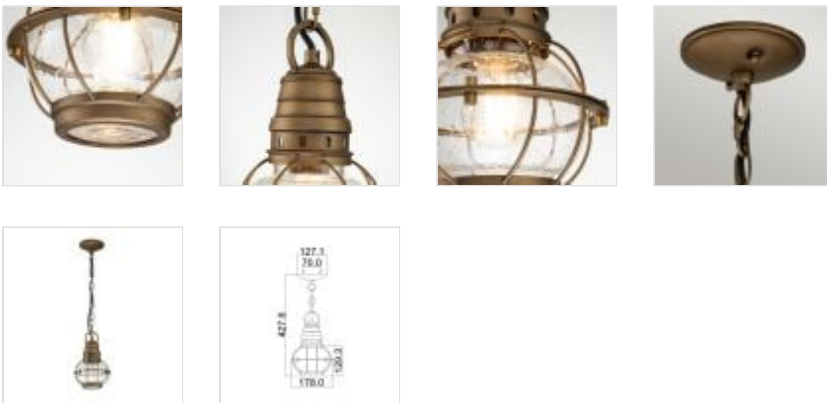

KL-BRIDGEPOINT8S-NBR

Bridgepoint 1 Light Small Chain Lantern -
Natural Brass

DETAILS	
BRAND	Kichler
FAMILY	Bridge Point
SUITABLE LOCATION	Exterior
GUARANTEE	3 Year
IP RATING	IP44
FINISH	Natural Brass
FITTING HEIGHT	272mm
DIAMETER	178mm
WIDTH	178mm
MINIMUM DROP	372mm
MAXIMUM DROP	2237mm
POWER SOURCE	Mains Voltage
VOLTAGE	220-240v 50hz
MAXIMUM WATTAGE	60W
NUMBER OF LAMPS	1
SOCKET	E27
INTEGRATED LED	No
CLASS	Class I
BUILD MATERIALS	Aluminium, Clear Seeded Glass
DIMMABLE FITTING	Compatible With Dimmable Lamps
PRODUCT WEIGHT	1.53 Kg
BOX WEIGHT	1.70 Kg

**PRODUCT DETAILS**

The Bridge Point outdoor collection embodies the classic styling of nautical and railway lighting. Constructed of aluminium with Natural Brass finish and clear seeded glass, this chain lantern is IP44 rated.