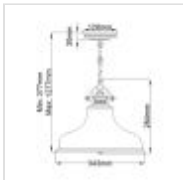

QZ-EMERY-P-M-IS
Emery 1 Light Medium Pendant - Imperial Silver

DETAILS	
BRAND	Quoizel
FAMILY	Emery
SUITABLE LOCATION	Interior
GUARANTEE	General 2 Year Guarantee
FINISH	Imperial Silver
FITTING HEIGHT	284mm
DIAMETER	Ø343mm
WIDTH	343mm
MINIMUM DROP	377mm
MAXIMUM DROP	1277mm
POWER SOURCE	Mains Voltage
VOLTAGE	220-240v 50hz
MAXIMUM WATTAGE	60W
NUMBER OF LAMPS	1
SOCKET	E27
INTEGRATED LED	No
RODS SUPPLIED	2 X 300mm & 2 X 150mm Rods.
CLASS	Class I
BUILD MATERIALS	Steel, Glass Diffuser
DIMMABLE FITTING	Compatible With Dimmable Lamps
PRODUCT WEIGHT	3.69 Kg
BOX WEIGHT	4.10 Kg