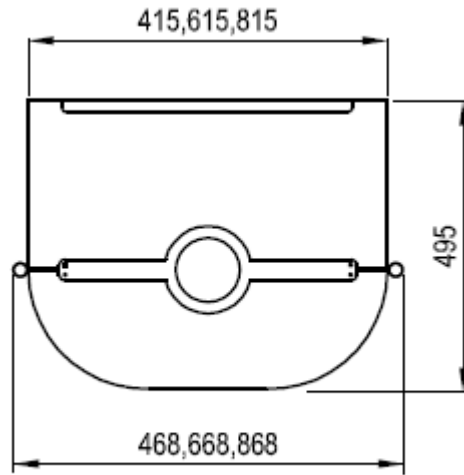

Technical drawings – furniture without washbasin

top view