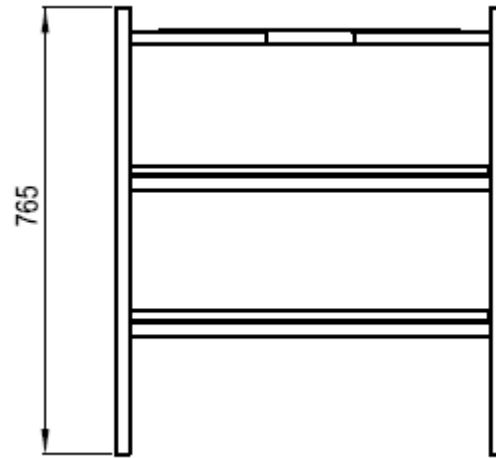

Technical drawings – furniture without washbasin

top view

front view