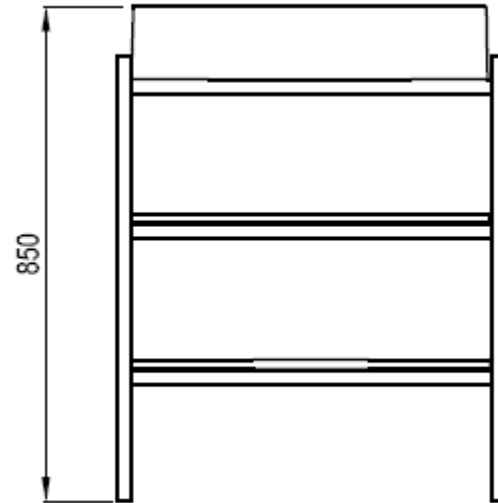

## CS Yard 800

Shelf material	impregnated MDF board
Construction material	metal
Colour option	white matt, black matt
Dimensions (W × D × H)	868 × 495 × 765 mm
Warranty	5 years
Packaging	construction and shelves in one package, supplied disassembled
Installation	according to the assembly instructions

# Technical drawings – furniture without washbasin

top view

front view

side view

# Technical drawings – furniture with washbasin

top view

front view

side view