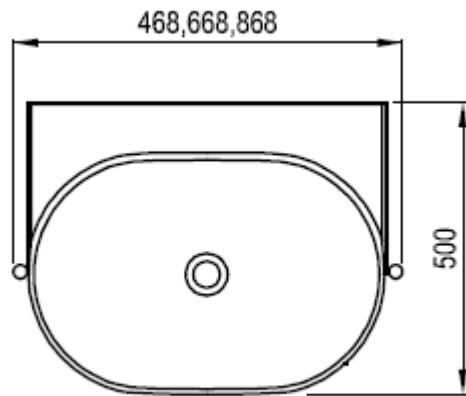

Dimensions (W × D × H)	468 × 495 × 765 mm
------------------------	--------------------

Warranty	5 years
----------	---------

Packaging	construction and shelves in one package, supplied disassembled
-----------	--

## CS Yard 800

Shelf material	impregnated MDF board
Construction material	metal
Colour option	white matt, black matt
Dimensions (W × D × H)	868 × 495 × 765 mm
Warranty	5 years
Packaging	construction and shelves in one package, supplied disassembled
Installation	according to the assembly instructions

# Technical drawings – furniture without washbasin

top view

front view

side view

# Technical drawings – furniture with washbasin

top view

front view

side view