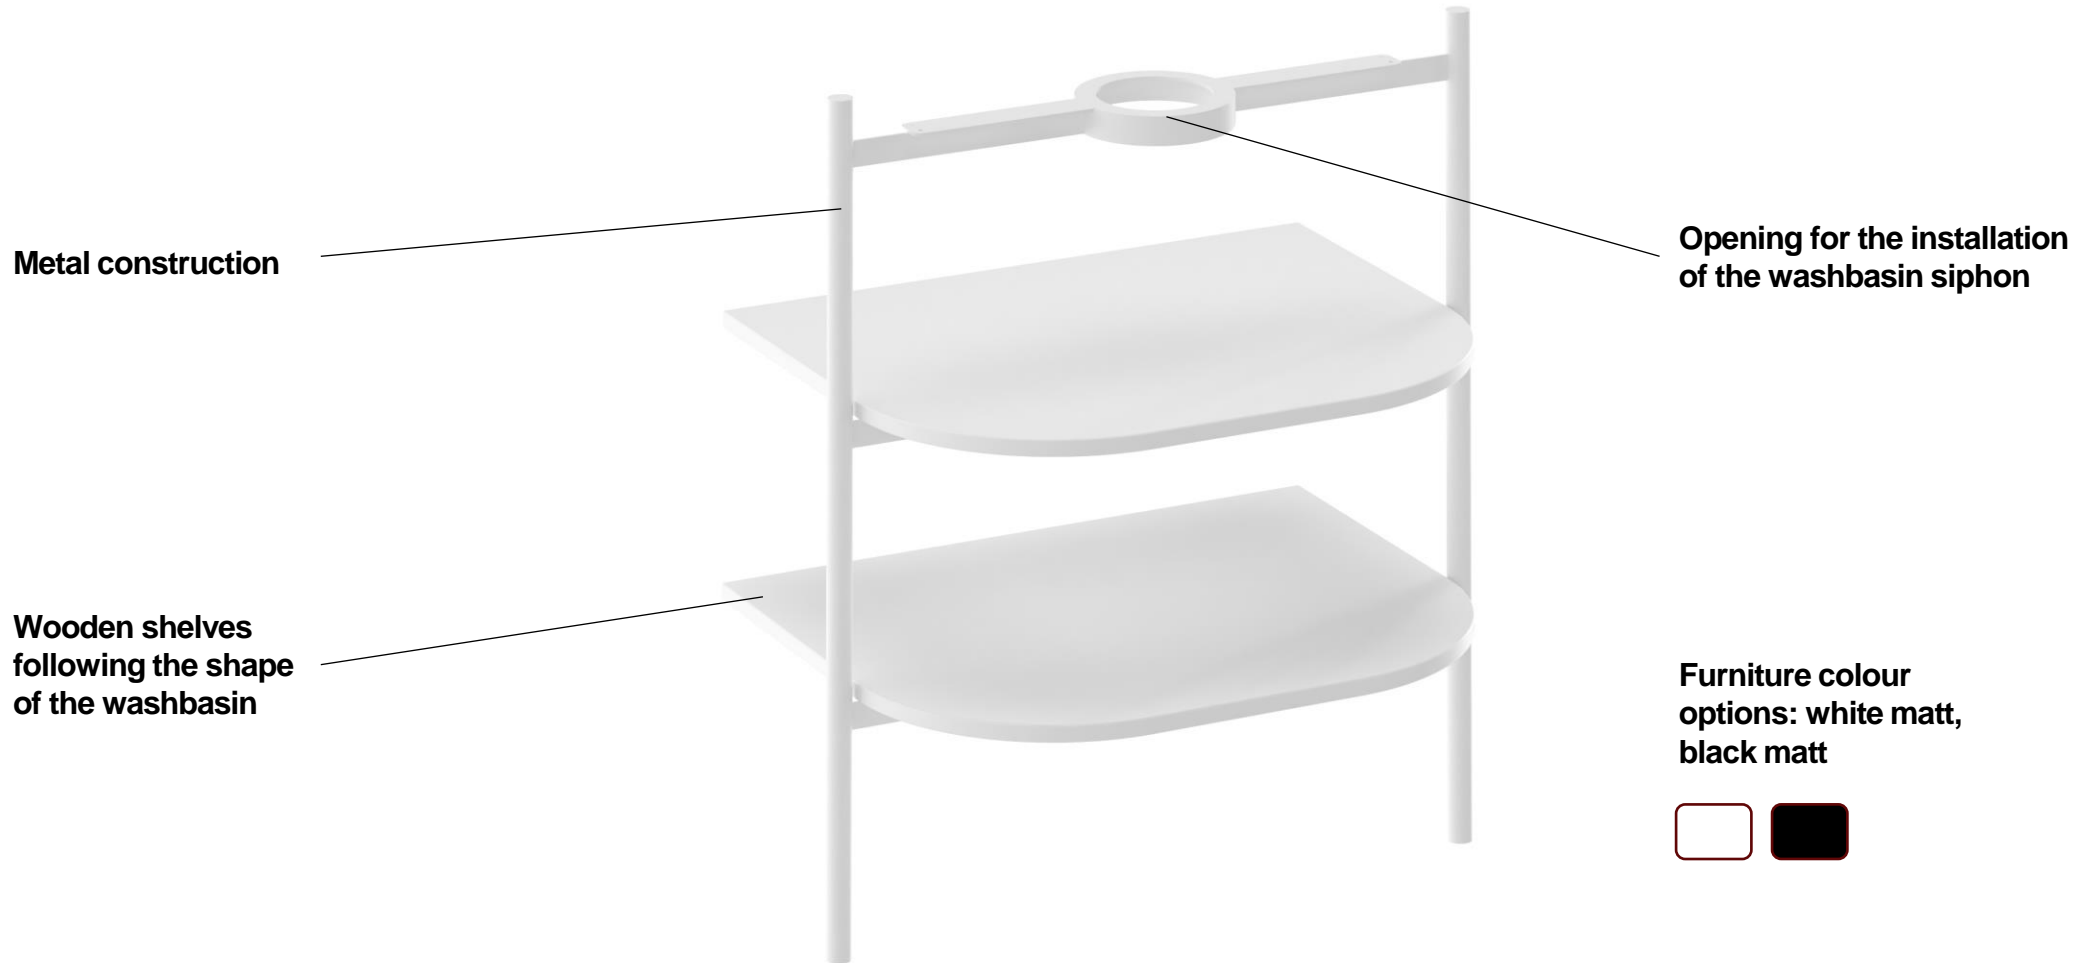

Design of the Yard open shelving furniture