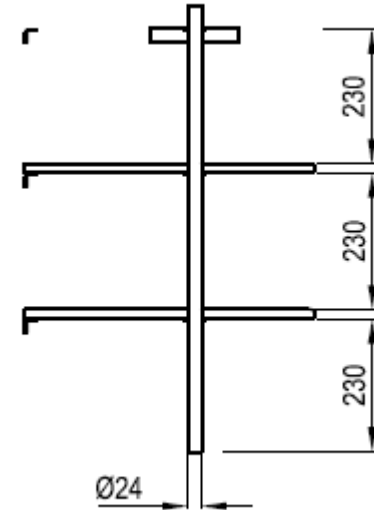

## CS Yard 800

Shelf material	impregnated MDF board
Construction material	metal
Colour option	white matt, black matt
Dimensions (W × D × H)	868 × 495 × 765 mm
Warranty	5 years
Packaging	construction and shelves in one package, supplied disassembled
Installation	according to the assembly instructions

# Technical drawings – furniture without washbasin

top view

front view

side view