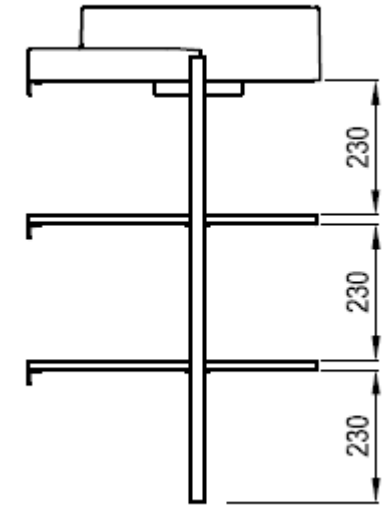

## CS Yard 800

Shelf material	impregnated MDF board
Construction material	metal
Colour option	white matt, black matt
Dimensions (W × D × H)	868 × 495 × 765 mm
Warranty	5 years
Packaging	construction and shelves in one package, supplied disassembled
Installation	according to the assembly instructions

# Technical drawings – furniture without washbasin

top view

front view

side view

# Technical drawings – furniture with washbasin

top view

front view

side view