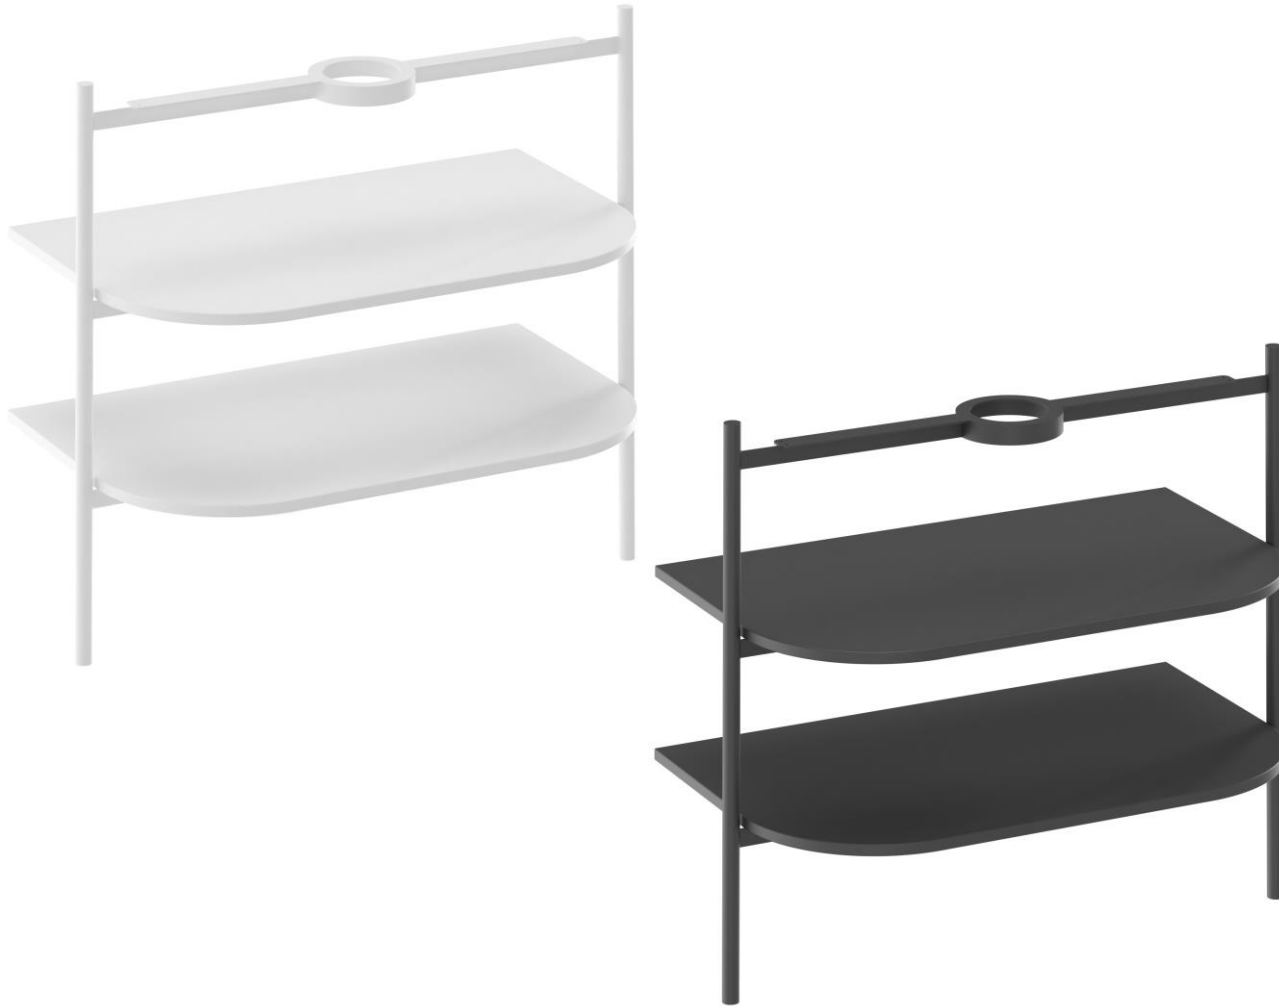

CS Yard 800

CS Yard 800

Shelf material	impregnated MDF board
Construction material	metal
Colour option	white matt, black matt
Dimensions (W × D × H)	868 × 495 × 765 mm
Warranty	5 years
Packaging	construction and shelves in one package, supplied disassembled
Installation	according to the assembly instructions