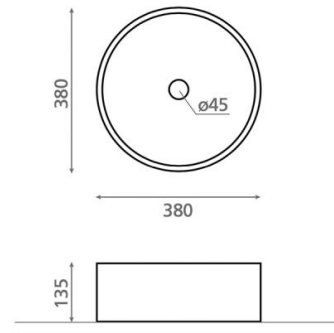

# Morella

**Ref. 00629**

380 x 380 x 135 mm

## Features

Stone washbasin  
Topcounter  
Circular  
Beige  
Without overflow