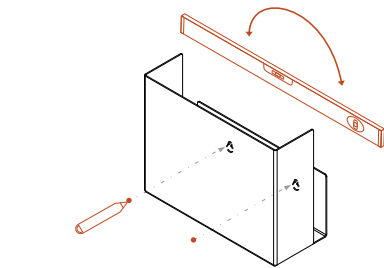

fink

Vilnius paper towel dispenser

assembly manual

2x

2x

For installation, use expansion plug suitable for wall construction.

Not recommended for plaster walls.

Max. load 5 kg

1.

2.

Drill: \varnothing 6 mm
Hole depth: min. 70mm

3.

4.

5.

6.