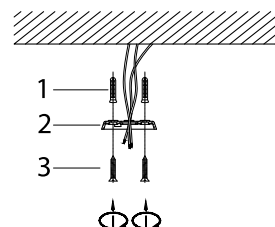

NOVA LUCE

9923420 9923421
9923422

1

Turn off the general switch

2

Untight the product

3

Drill holes apply plastic anchors
With screws

4

Connect wires

5

Apply the side screws

6

Turn on the general switch