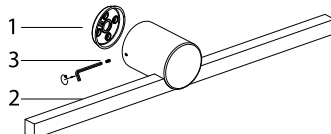

NOVA LUCE

9923420 9923421
9923422

1

Turn off the general switch

2

Untight the product

3

Drill holes apply plastic anchors
With screws

4

Connect wires

5

Apply the side screws

6

Turn on the general switch