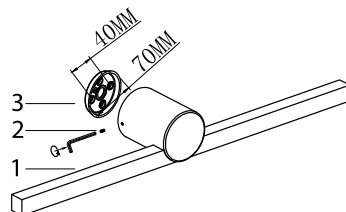

NOVA LUCE

9923420 9923421
9923422

1

Turn off the general switch

2

Untight the product

3

Drill holes apply plastic anchors
With screws

4

Connect wires

5

Apply the side screws

6

Turn on the general switch