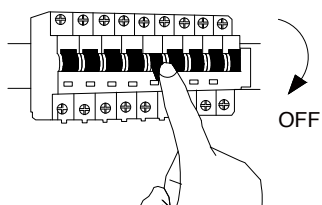

NOVA LUCE

9923420 9923421
9923422

1

Turn off the general switch

2

Untight the product

3

Drill holes apply plastic anchors
With screws

4

Connect wires

5

Apply the side screws

6

Turn on the general switch