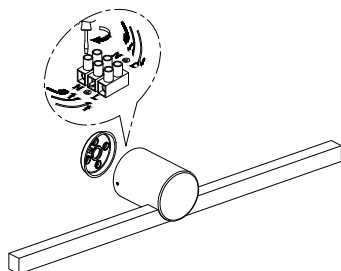

NOVA LUCE

9923420 9923421
9923422

1

Turn off the general switch

2

Untight the product

3

Drill holes apply plastic anchors
With screws

4

Connect wires

5

Apply the side screws

6

Turn on the general switch