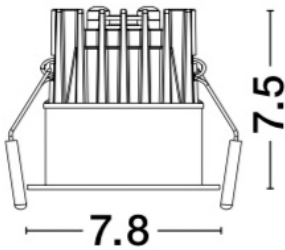

COMPATIBLE WITH

- On/Off Driver: Included
- Triac Driver: 9844008
- Dali Driver: 9621523

GENERAL INFORMATION

Product Code	9232116
Product Category	Downlights
Product Family	Blade
Mounting Location	Ceiling
Application Environment	Outdoor

DIMENSION & WEIGHT

LxWxH (cm)	D: 7,8 H: 7,2
Cut out (cm)	7.2
Weight (Kgr)	0.292

MATERIAL & COLOR

Product Color	White
Body Material	Aluminium
Cover Material	N/A

APPLICATION & MOUNTING

Ambient Working Temp.	45 C
Type of Protection	IP65
Protection Class IK	IK03
Dimmable	Yes
Type of Dimming (Optional)	Triac/Dali
Mounting type	Recessed
Mounting Depth (cm)	Ceiling
Led Module Replaceable	No
Light Source	LED
Adjustable	No

NOVA LUCE S.A

Schimatari Viotias
32009, Greece

+30 22620 58 121
+30 22620 56 743

info@novaluce.com
www.novaluce.com