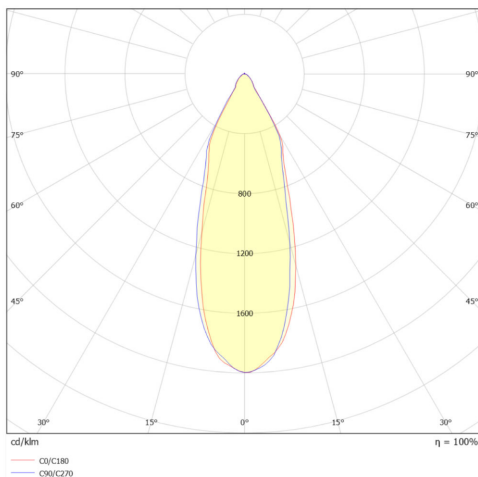

NOVA LUCE

PRODUCT DATASHEET

Version: 001

ELECTRICAL DATA

Power (Nominal)	12 W
Input voltage (Nominal)	220-240Vac
Mains Frequency	50/60Hz
Output voltage	37Vdc
Output Current	300mA
Power Factor	0.9
Efficiency	>73%
SVM	<0.4
Pst	<1
Class	II

PHOTOMETRICAL DATA

Luminous Flux	874 lm
Luminous Efficacy	72,83 lm/W
Color Temperature	3000 K
Light Color (Designation)	Warm White
CRI	>90
SDCM	<3
Beam Angle	38
UGR	<17

LIFESPAN

Lifetime	50000 hours

CERTIFICATES

Certificates	CE, UKCA

WARRANTY

Warranty	5 years

LIGHT DISTRIBUTION

NOVA LUCE S.A

Schimatari Viotias
32009, Greece

+30 22620 58 121
+30 22620 56 743

info@novaluce.com
www.novaluce.com