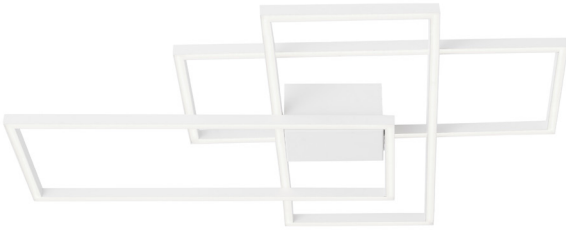

NOVA LUCE

PRODUCT DATASHEET

Version: 001

PRODUCT PHOTOGRAPH