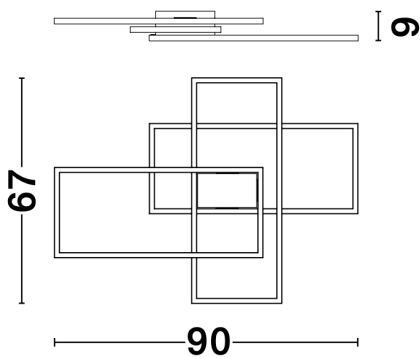

TECHNICAL DRAWING

GENERAL INFORMATION

Product Code	9977001
Collection	Decorative
Product Category	Ceiling
Product Family	Bilbao
Mounting Location	Ceiling
Application Environment	Indoor

DIMENSION & WEIGHT

LxWxH (cm)	L: 90 W: 67 H: 9
Cut out (cm)	N/A
Weight (Kgr)	2.9

MATERIAL & COLOR

Product Color	Sandy White
Body Material	Aluminium & Acrylic

APPLICATION & MOUNTING

Ambient Working Temp.	Max 45 oC
Type of Protection	IP20
Dimmable	Yes
Type of Dimming (Optional)	Triac
Mounting type	Ceiling
Mounting Depth (cm)	N/A
Led Module Replaceable	No
Light Source	LED

NOVA LUCE S.A

Schimatari Viotias
32009, Greece

+30 22620 58 121
+30 22620 56 743

info@novaluce.com
www.novaluce.com