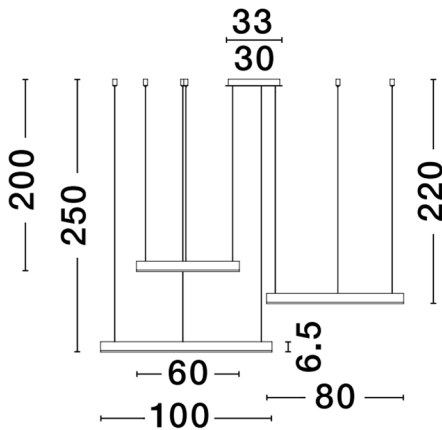

TECHNICAL DRAWING

GENERAL INFORMATION

Product Code	9530170
Collection	Decorative
Product Category	Suspension
Product Family	Motif
Mounting Location	Ceiling
Application Environment	Indoor

DIMENSION & WEIGHT

LxWxH (cm)	D: 100 H: 250
Cut out (cm)	N/A
Weight (Kgr)	7.6

MATERIAL & COLOR

Product Color	Sandy Black
Body Material	Aluminium & Acrylic

APPLICATION & MOUNTING

Ambient Working Temp.	Max 45 oC
Type of Protection	IP20
Dimmable	Yes
Type of Dimming (Optional)	Triac
Mounting type	Ceiling
Mounting Depth (cm)	N/A
Led Module Replaceable	No
Light Source	LED

NOVA LUCE S.A

Schimatari Viotias
32009, Greece

+30 22620 58 121
+30 22620 56 743

info@novaluce.com
www.novaluce.com