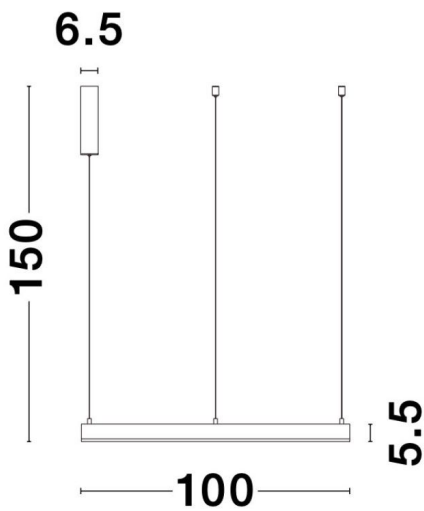

## PRODUCT PHOTOGRAPH

## TECHNICAL DRAWING

## DIMENSION & WEIGHT

LxWxH (cm)	D: 100 H:150
Cut out (cm)	N/A
Weight (Kgr)	3.3

## PHOTOMETRICAL DATA

Luminous Flux	<b>4165 lm</b>
Color Temperature	<b>3000K</b>
Light Color (Designation)	<b>Warm White</b>