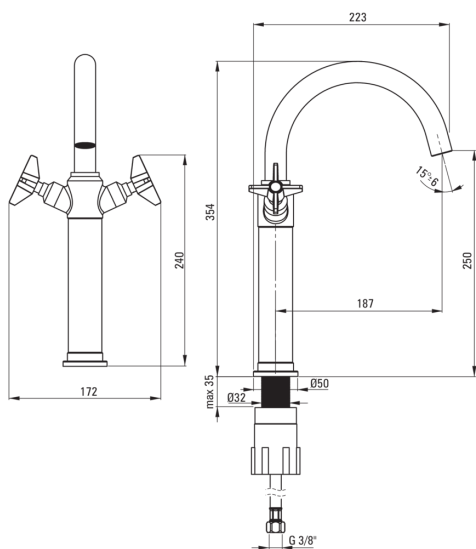

TEMISTO

Washbasin tap, tall

Product code: BQT_N25D

EAN: 5908212075999

Color: nero

Warranty [years]: 7

Mixer

Finish	nero
Mixer type	two-handle, mixer
Installation method	standing
Acoustic group [db]	1 (x ≤ 20)

Mixer cartridge

Ceramic cartridge size	1/2"
------------------------	------

Spouts

Spout type	swivel
Mixer spout range [mm]	187
Material	stainless steel

Aerators

Aerator type	swivel, honeycomb
--------------	-------------------

Connecting hoses

Length [mm]	450
Installation thread	3/8"
Connection thread	M10

Features:

- The mixer body is made of the highest quality brass
- The mixer is equipped with a stream aerator
- The movable aerator allows you to direct the water stream
- The mounting sleeve facilitates the installation of the mixer
- 45 cm connection hoses included
- Innovative, durable and easy to clean Nero coating
- Hand-crafted elements
- Design that connects the past with the future
- Only the best materials, the quality of which has been confirmed by laboratory tests
- we recommend buying a universal plug in the color of the mixer
- The offer includes a cleaning agent for fixtures in all colors