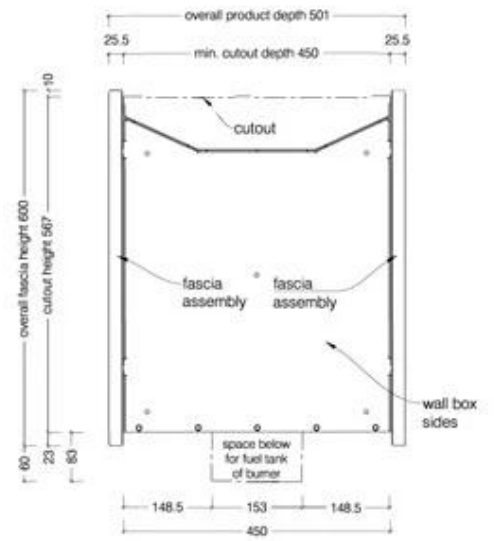

Side View

1350 Double Sided Firebox for 1100 Slimline Burner

© This drawing is copyright and remains the property of Signi Fires. It may not be retained, copied or used without written consent.