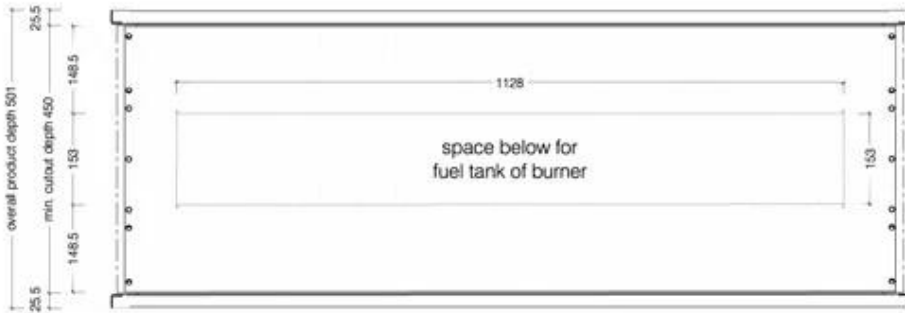

Top View

1350 Double Sided Firebox for 1100 Slimline Burner

© This drawing is copyright and remains the property of Signi Fires. It may not be retained, copied or used without written consent.