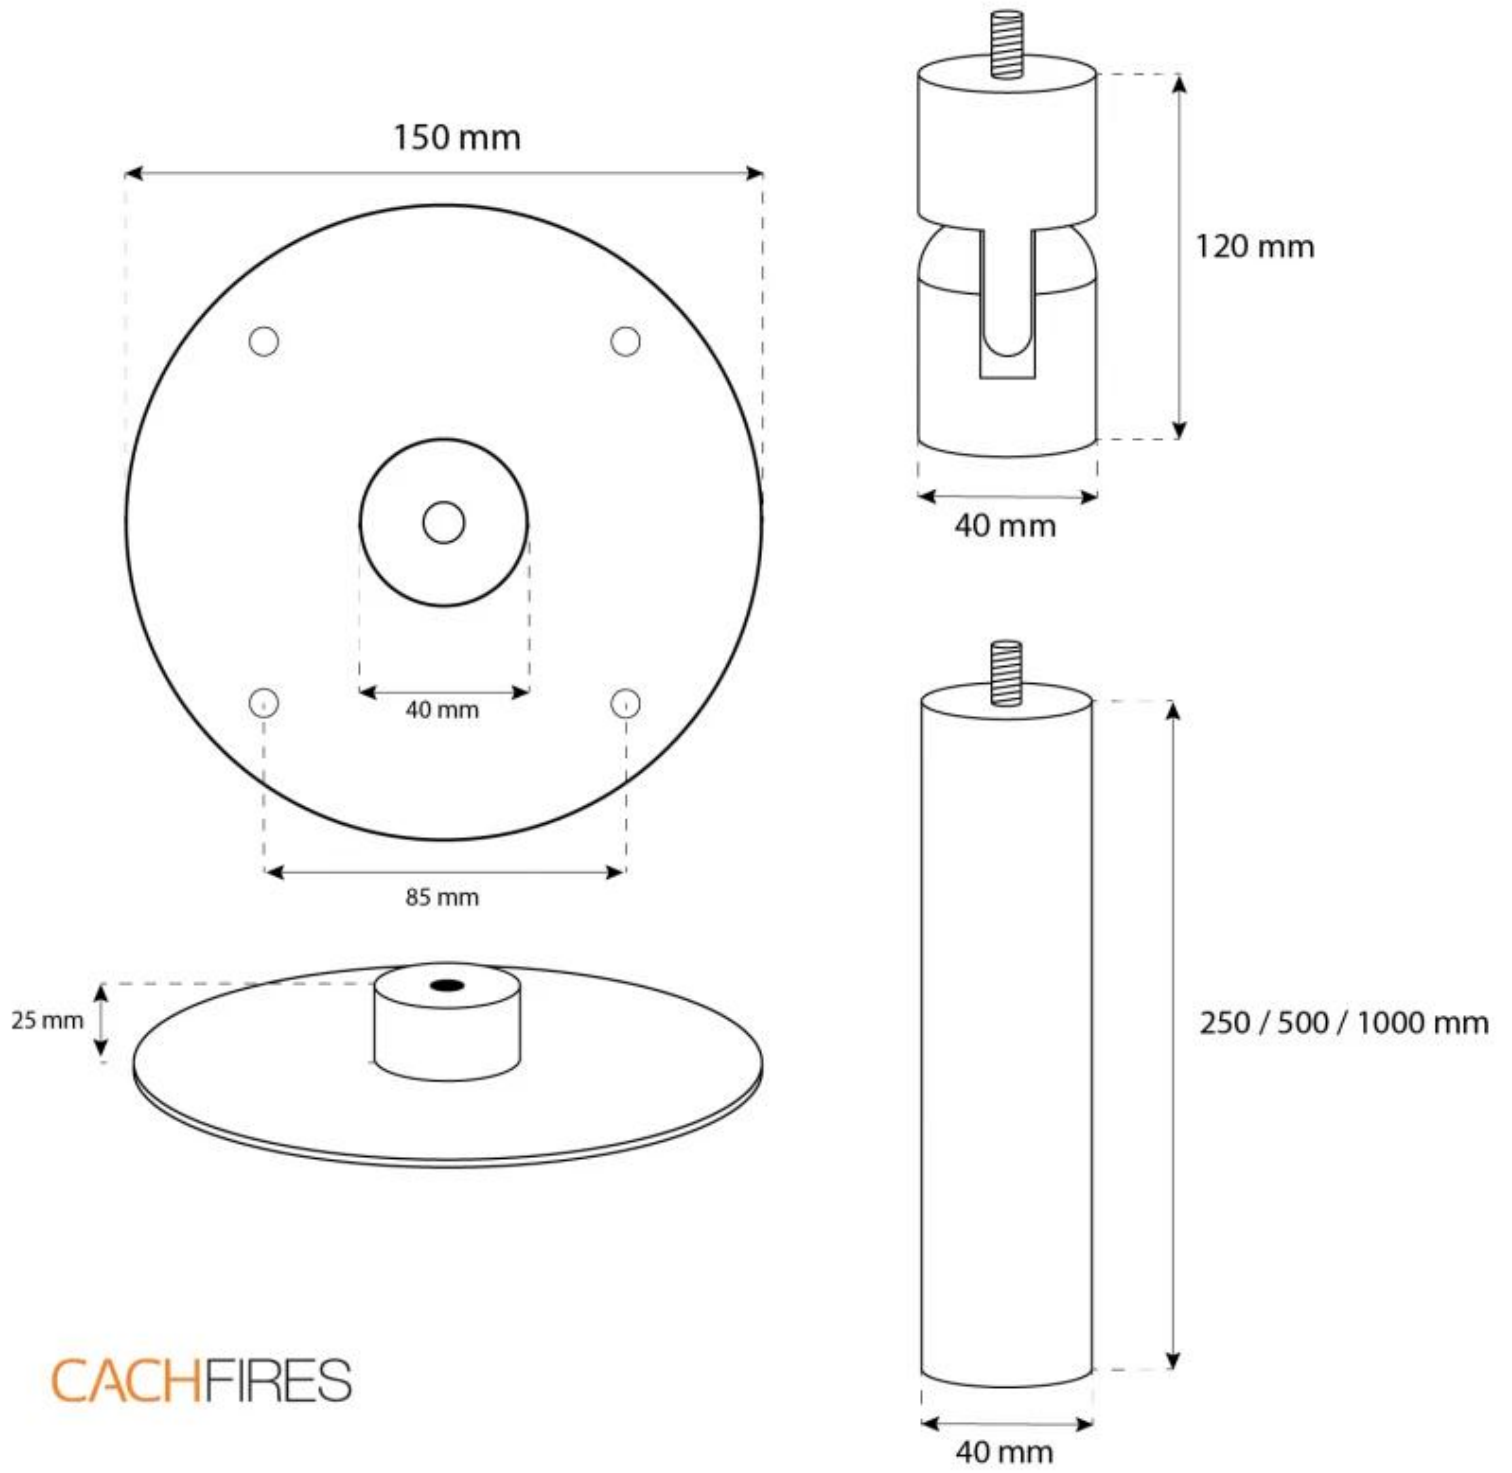

HALIFAX BLACK - 60 CM

BIO-40-105

Oval ceiling mounted fireplace with a width of 60 cm. Ceiling rod of 1 meter with possibility to buy extra length. Burn time up to 6 hours per filling of fuel.

TECHNICAL SPECIFICATIONS

Appearance

Colour	Black
Glas included	Yes
Materials	Steel

Burner

Adjustable	Yes
Burn time	6 hours
Capacity	1.5 Litres
Control	Manual
Flame length	24 cm
Flue/chimney	Not required
Fuel	Bioethanol
Heat output (max)	2,2 kW
Minimum room size	45 m ³
Remote control	No
Requires electricity	No
Usage	0.25 L/h

Size

Depth	30 cm
Height	140 cm
Length/Width	60 cm

Type

Producer	ScandiFlames
Use	Indoor
Warranty	2 years

CACHFIRES

CACHFIRES