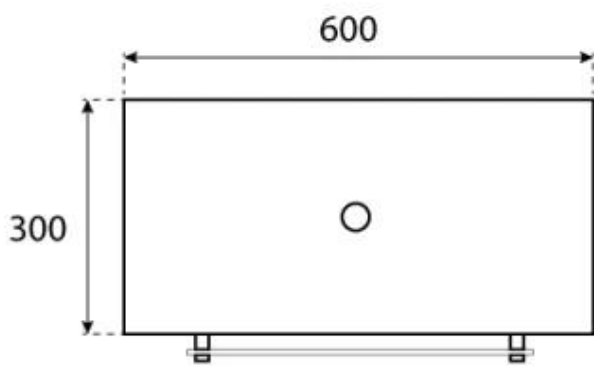

HALIFAX BLACK - 60 CM

BIO-40-105

Oval ceiling mounted fireplace with a width of 60 cm. Ceiling rod of 1 meter with possibility to buy extra length. Burn time up to 6 hours per filling of fuel.

TECHNICAL SPECIFICATIONS

Appearance

Colour	Black
Glas included	Yes
Materials	Steel

Burner

Adjustable	Yes
Burn time	6 hours
Capacity	1.5 Litres
Control	Manual
Flame length	24 cm
Flue/chimney	Not required
Fuel	Bioethanol
Heat output (max)	2,2 kW
Minimum room size	45 m ³
Remote control	No
Requires electricity	No
Usage	0.25 L/h

Size

Depth	30 cm
Height	140 cm
Length/Width	60 cm

Type

Producer	ScandiFlames
Use	Indoor
Warranty	2 years

CACHFIRES

CACHFIRES