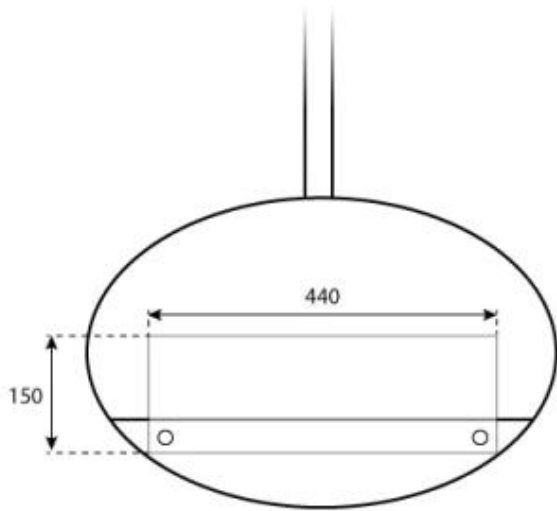

HALIFAX BLACK - 60 CM

BIO-40-105

Oval ceiling mounted fireplace with a width of 60 cm. Ceiling rod of 1 meter with possibility to buy extra length. Burn time up to 6 hours per filling of fuel.

TECHNICAL SPECIFICATIONS

Appearance

Colour	Black
Glas included	Yes
Materials	Steel

Burner

Adjustable	Yes
Burn time	6 hours
Capacity	1.5 Litres
Control	Manual
Flame length	24 cm
Flue/chimney	Not required
Fuel	Bioethanol
Heat output (max)	2,2 kW
Minimum room size	45 m ³
Remote control	No
Requires electricity	No
Usage	0.25 L/h

Size

Depth	30 cm
Height	140 cm
Length/Width	60 cm

Type

Producer	ScandiFlames
Use	Indoor
Warranty	2 years

CACHFIRES

CACHFIRES