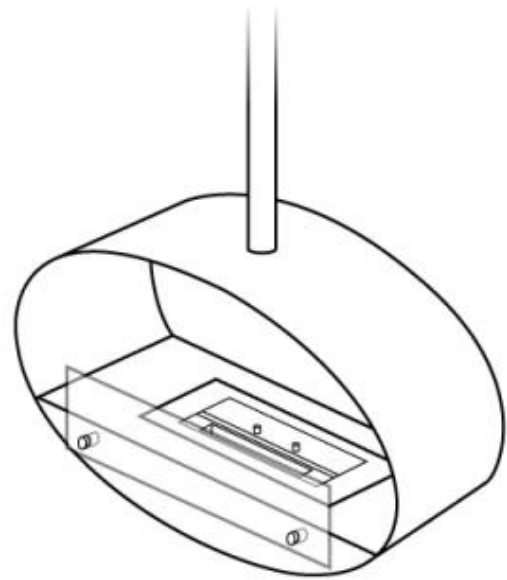

HALIFAX BLACK - 60 CM

BIO-40-105

Oval ceiling mounted fireplace with a width of 60 cm. Ceiling rod of 1 meter with possibility to buy extra length. Burn time up to 6 hours per filling of fuel.

TECHNICAL SPECIFICATIONS

Appearance

Colour	Black
Glas included	Yes
Materials	Steel

Burner

Adjustable	Yes
Burn time	6 hours
Capacity	1.5 Litres
Control	Manual
Flame length	24 cm
Flue/chimney	Not required
Fuel	Bioethanol
Heat output (max)	2,2 kW
Minimum room size	45 m ³
Remote control	No
Requires electricity	No
Usage	0.25 L/h

Size

Depth	30 cm
Height	140 cm
Length/Width	60 cm

Type

Producer	ScandiFlames
Use	Indoor
Warranty	2 years

CACHFIRES

CACHFIRES