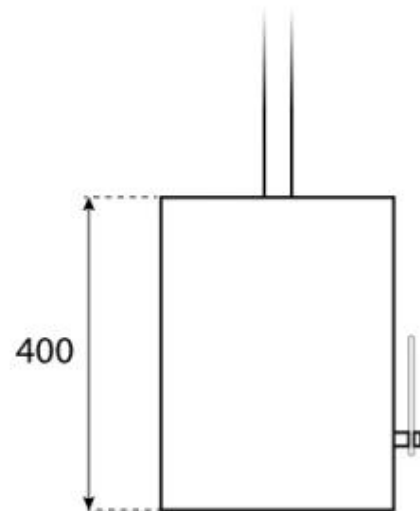

HALIFAX BLACK - 60 CM

BIO-40-105

Oval ceiling mounted fireplace with a width of 60 cm. Ceiling rod of 1 meter with possibility to buy extra length. Burn time up to 6 hours per filling of fuel.

TECHNICAL SPECIFICATIONS

Appearance

Colour	Black
Glas included	Yes
Materials	Steel

Burner

Adjustable	Yes
Burn time	6 hours
Capacity	1.5 Litres
Control	Manual
Flame length	24 cm
Flue/chimney	Not required
Fuel	Bioethanol
Heat output (max)	2,2 kW
Minimum room size	45 m ³
Remote control	No
Requires electricity	No
Usage	0.25 L/h

Size

Depth	30 cm
Height	140 cm
Length/Width	60 cm

Type

Producer	ScandiFlames
Use	Indoor
Warranty	2 years

CACHFIRES

CACHFIRES