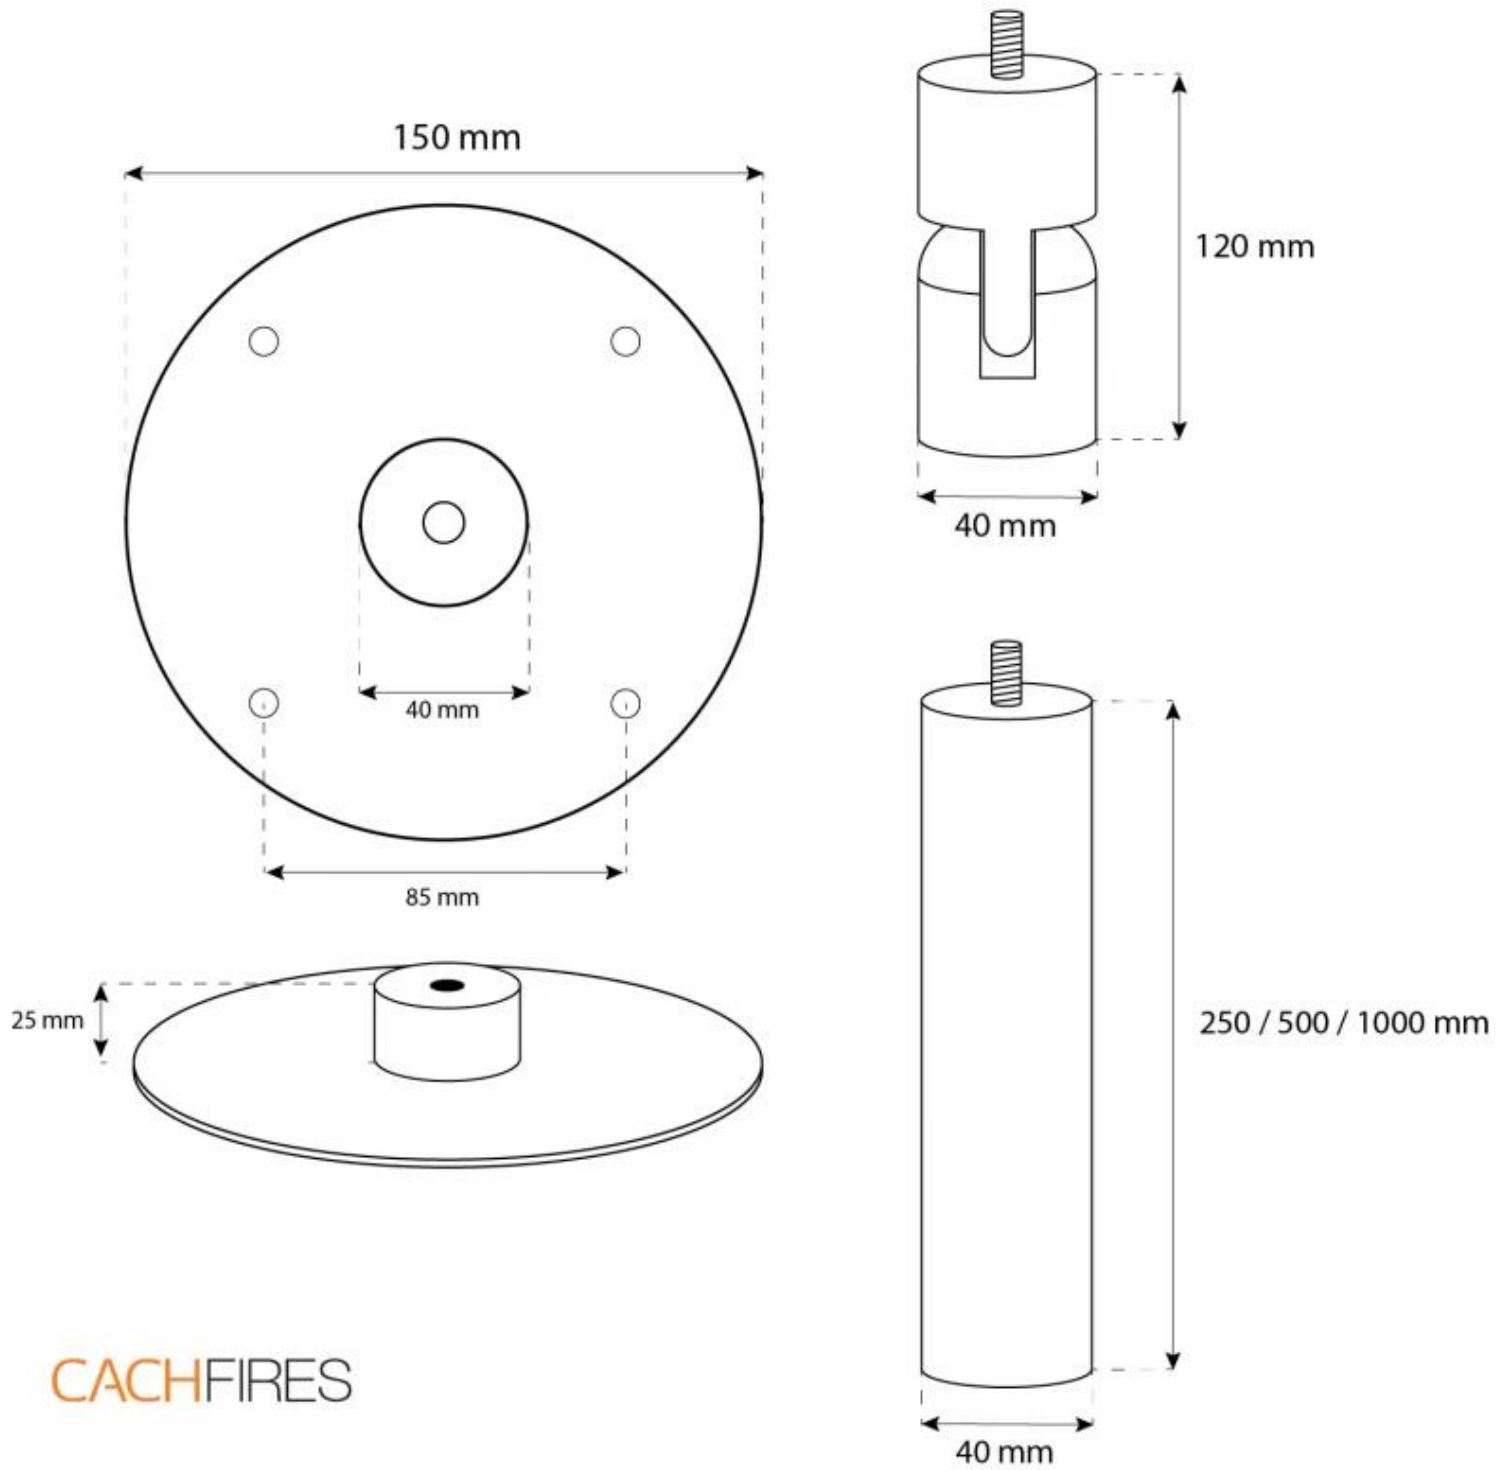

OTTAWA STEEL - 60 CM

BIO-40-104

Round ceiling mounted bio ethanol fire with a diameter of 60 cm. Ceiling rod of 1 meter with possibility to buy extra length. Burn time up to 6 hours.

TECHNICAL SPECIFICATIONS

Appearance

Colour	Steel
Glas included	Yes
Materials	Steel
Shape	Round

Burner

Adjustable	Yes
Burn time	6 hours
Capacity	1.5 Litres
Control	Manual
Flame length	24 cm
Flue/chimney	Not required
Fuel	Bioethanol
Heat output (max)	2,2 kW
Minimum room size	45 m ³
Remote control	No
Requires electricity	No
Usage	0.25 L/h

Size

Depth	20 cm
Diameter	60 cm
Height	160 cm
Length/Width	60 cm

Type

Producer	ScandiFlames
Use	Indoor
Warranty	2 years

CACHFIRES