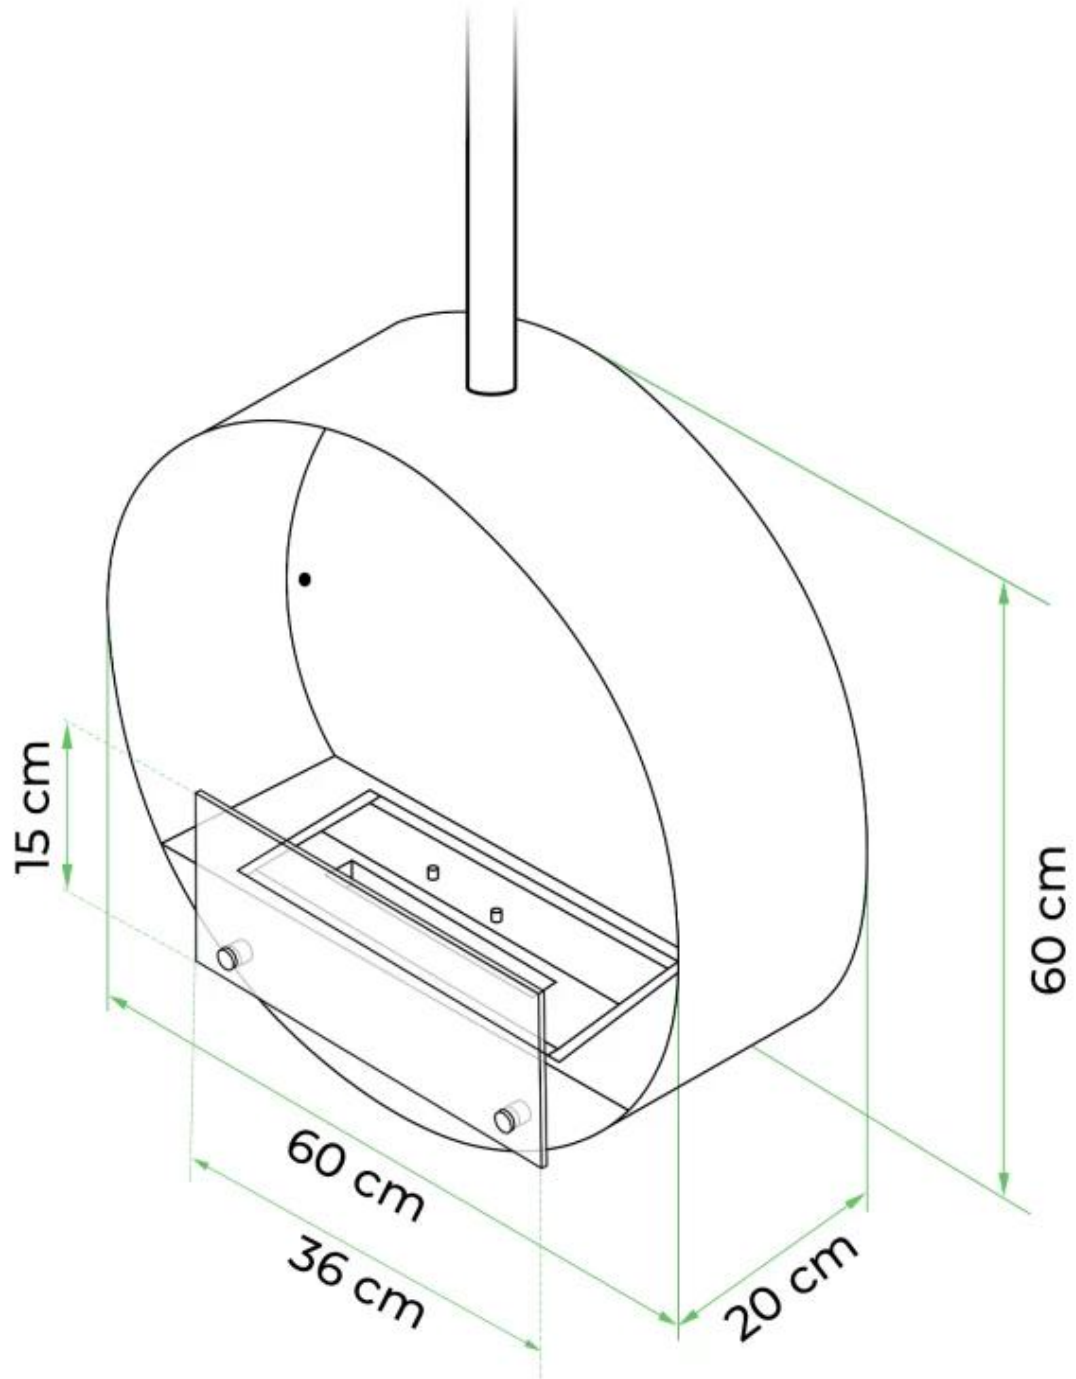

OTTAWA STEEL - 60 CM

BIO-40-104

Round ceiling mounted bio ethanol fire with a diameter of 60 cm. Ceiling rod of 1 meter with possibility to buy extra length. Burn time up to 6 hours.

TECHNICAL SPECIFICATIONS

Appearance

Colour	Steel
Glas included	Yes
Materials	Steel
Shape	Round

Burner

Adjustable	Yes
Burn time	6 hours
Capacity	1.5 Litres
Control	Manual
Flame length	24 cm
Flue/chimney	Not required
Fuel	Bioethanol
Heat output (max)	2,2 kW
Minimum room size	45 m ³
Remote control	No
Requires electricity	No
Usage	0.25 L/h

Size

Depth	20 cm
Diameter	60 cm
Height	160 cm
Length/Width	60 cm

Type

Producer	ScandiFlames
Use	Indoor
Warranty	2 years

CACHFIRES